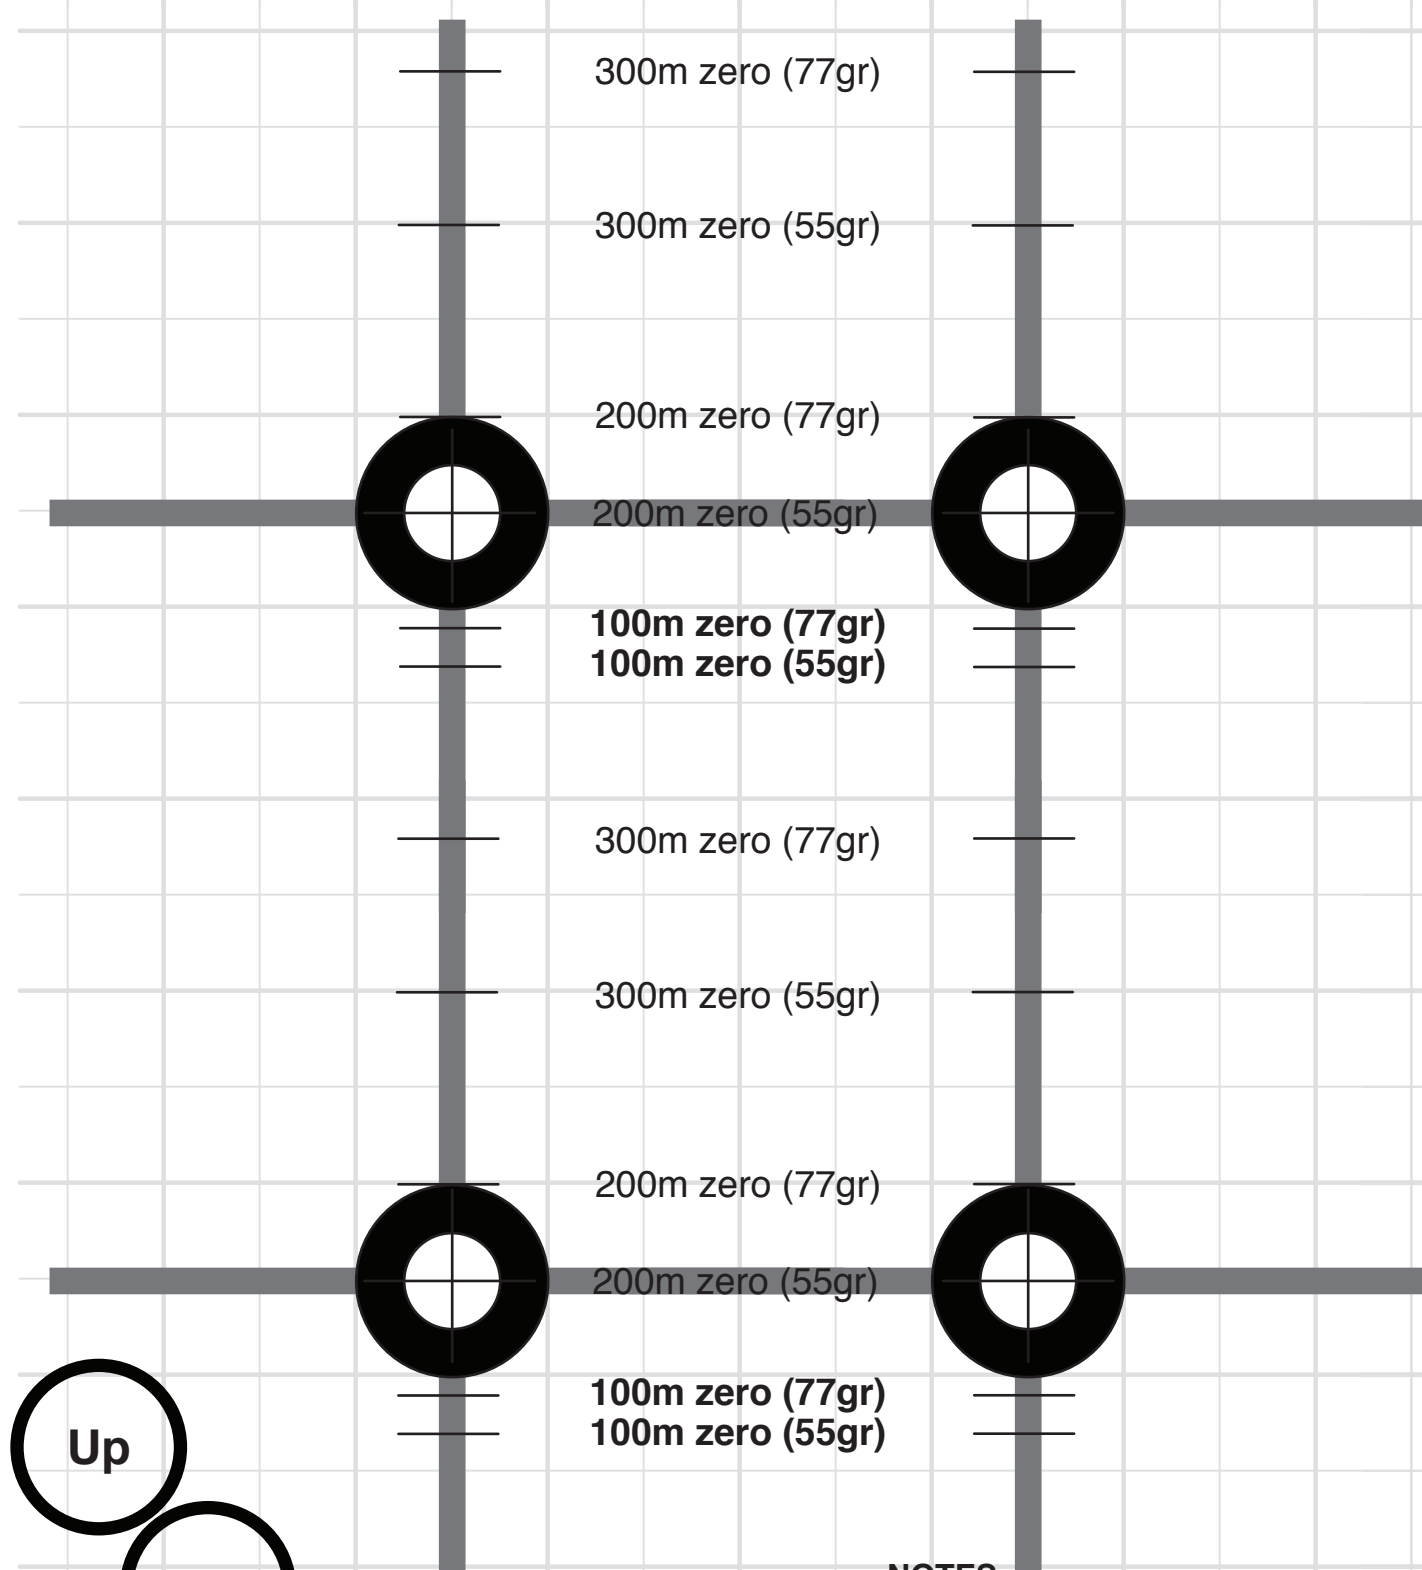

## 25M Target

## 100M Target

Left  
Down

## 50M Target

Up  
Right

Up  
Left

### NOTES:

- This target is designed for you to use at 25, 50 and 100 meter ranges, to sight in for a 100, 200, or 300 meter zero. Aim at the bullseye, but adjust your optic to dial bullet impacts to the marked offset for your desired zero.
- The marked offsets are calibrated to match the Trijicon VCOG with M193 (55gr) and Mk262 (77gr), but should get you close with other weapon/optic/ammo combinations. Note the Trijicon VCOG is intended to be zeroed at 100 meters.
- Actual trajectories will vary based on your specific weapon, ammunition and environmental conditions. Please be sure to verify your zero at your actual desired range.
- For more info and details on how to use this target: [www.recoilweb.com/trijicontarget](http://www.recoilweb.com/trijicontarget)