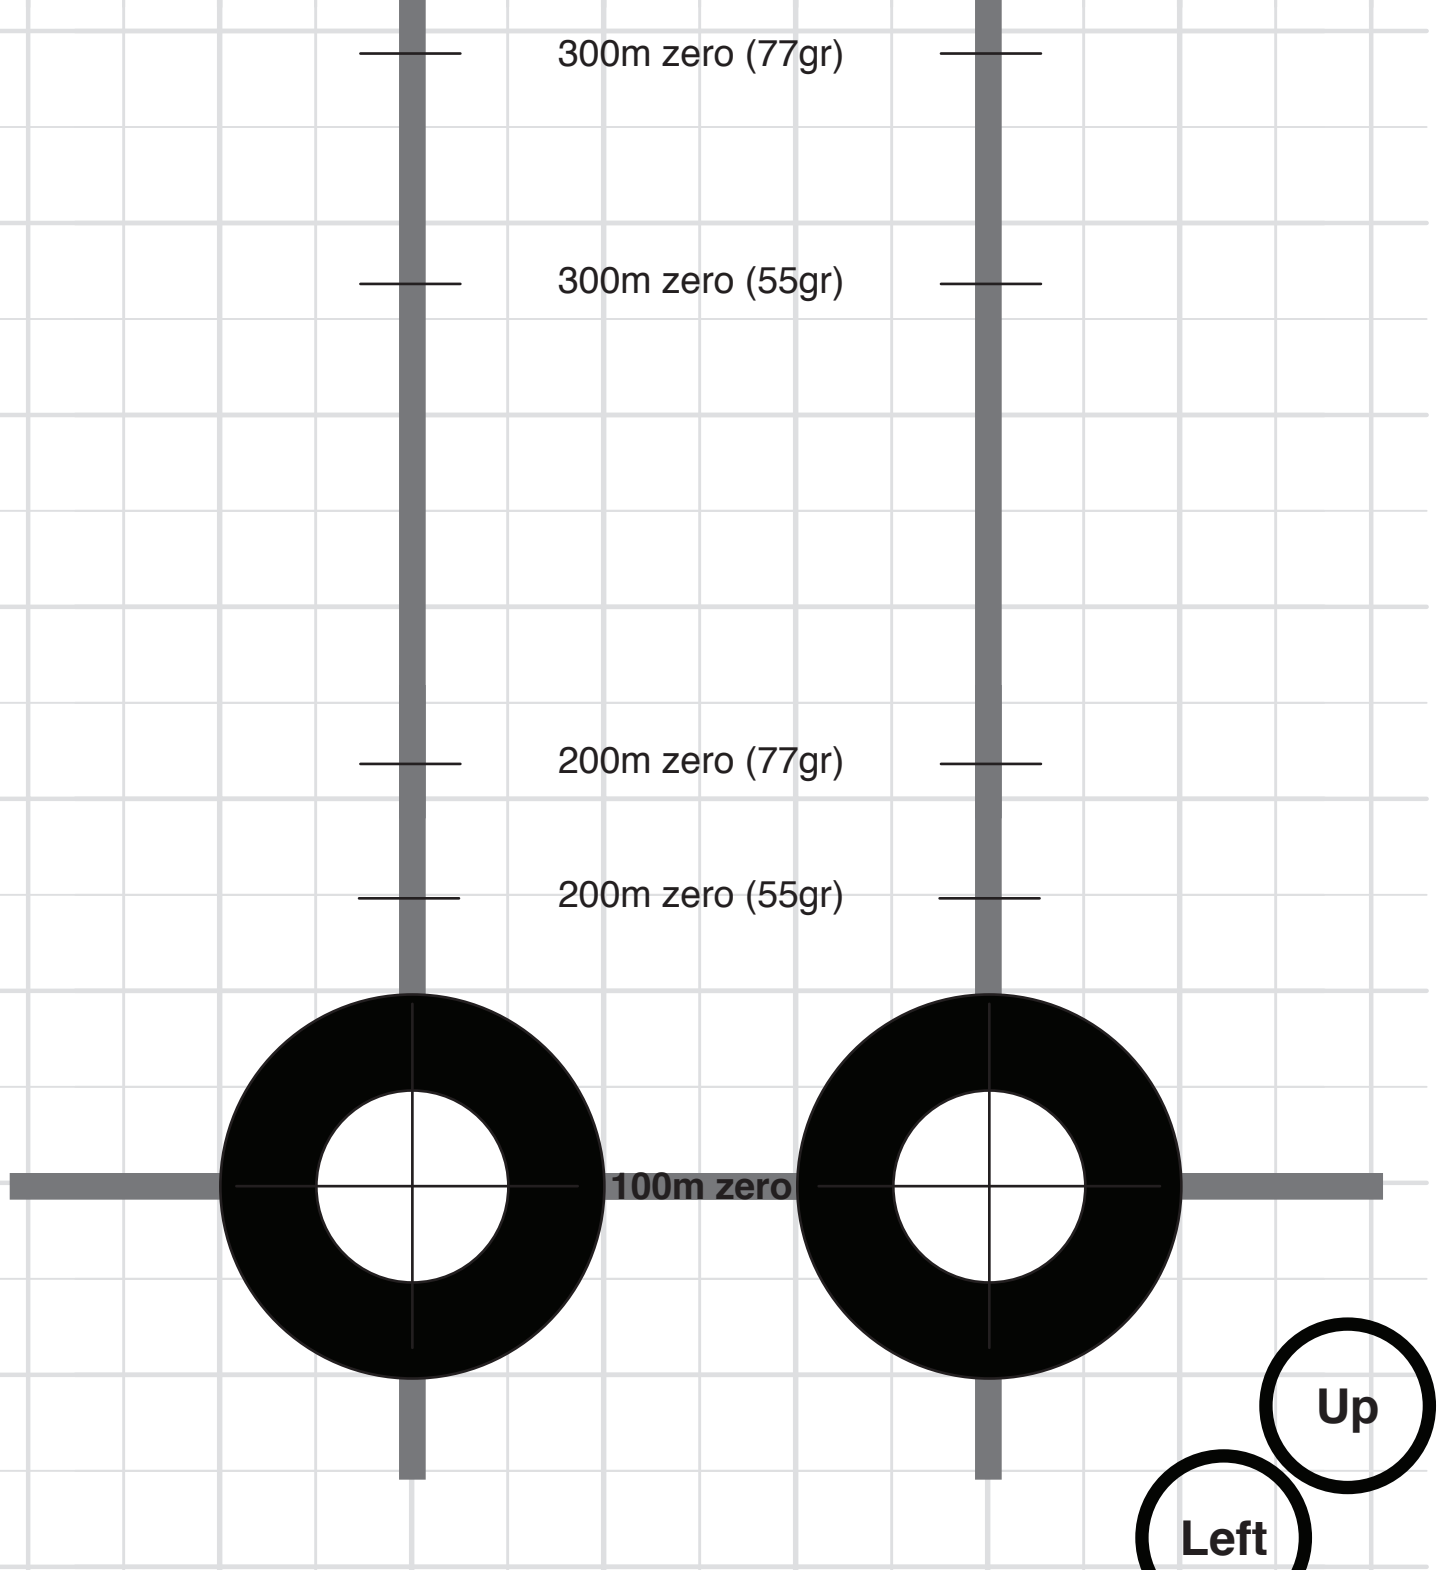

## 25M Target

## 100M Target

Left  
Down

## 50M Target

Up  
Right

Up  
Left

### NOTES:

- This target is designed for you to use at 25, 50 and 100 meter ranges, to sight in for a 100, 200, or 300 meter zero. Aim at the bullseye, but adjust your optic to dial bullet impacts to the marked offset for your desired zero.
- The marked offsets are calibrated to match the Trijicon VCOG with M193 (55gr) and Mk262 (77gr), but should get you close with other weapon/optic/ammo combinations. Note the Trijicon VCOG is intended to be zeroed at 100 meters.
- Actual trajectories will vary based on your specific weapon, ammunition and environmental conditions. Please be sure to verify your zero at your actual desired range.
- For more info and details on how to use this target: [www.recoilweb.com/trijicontarget](http://www.recoilweb.com/trijicontarget)