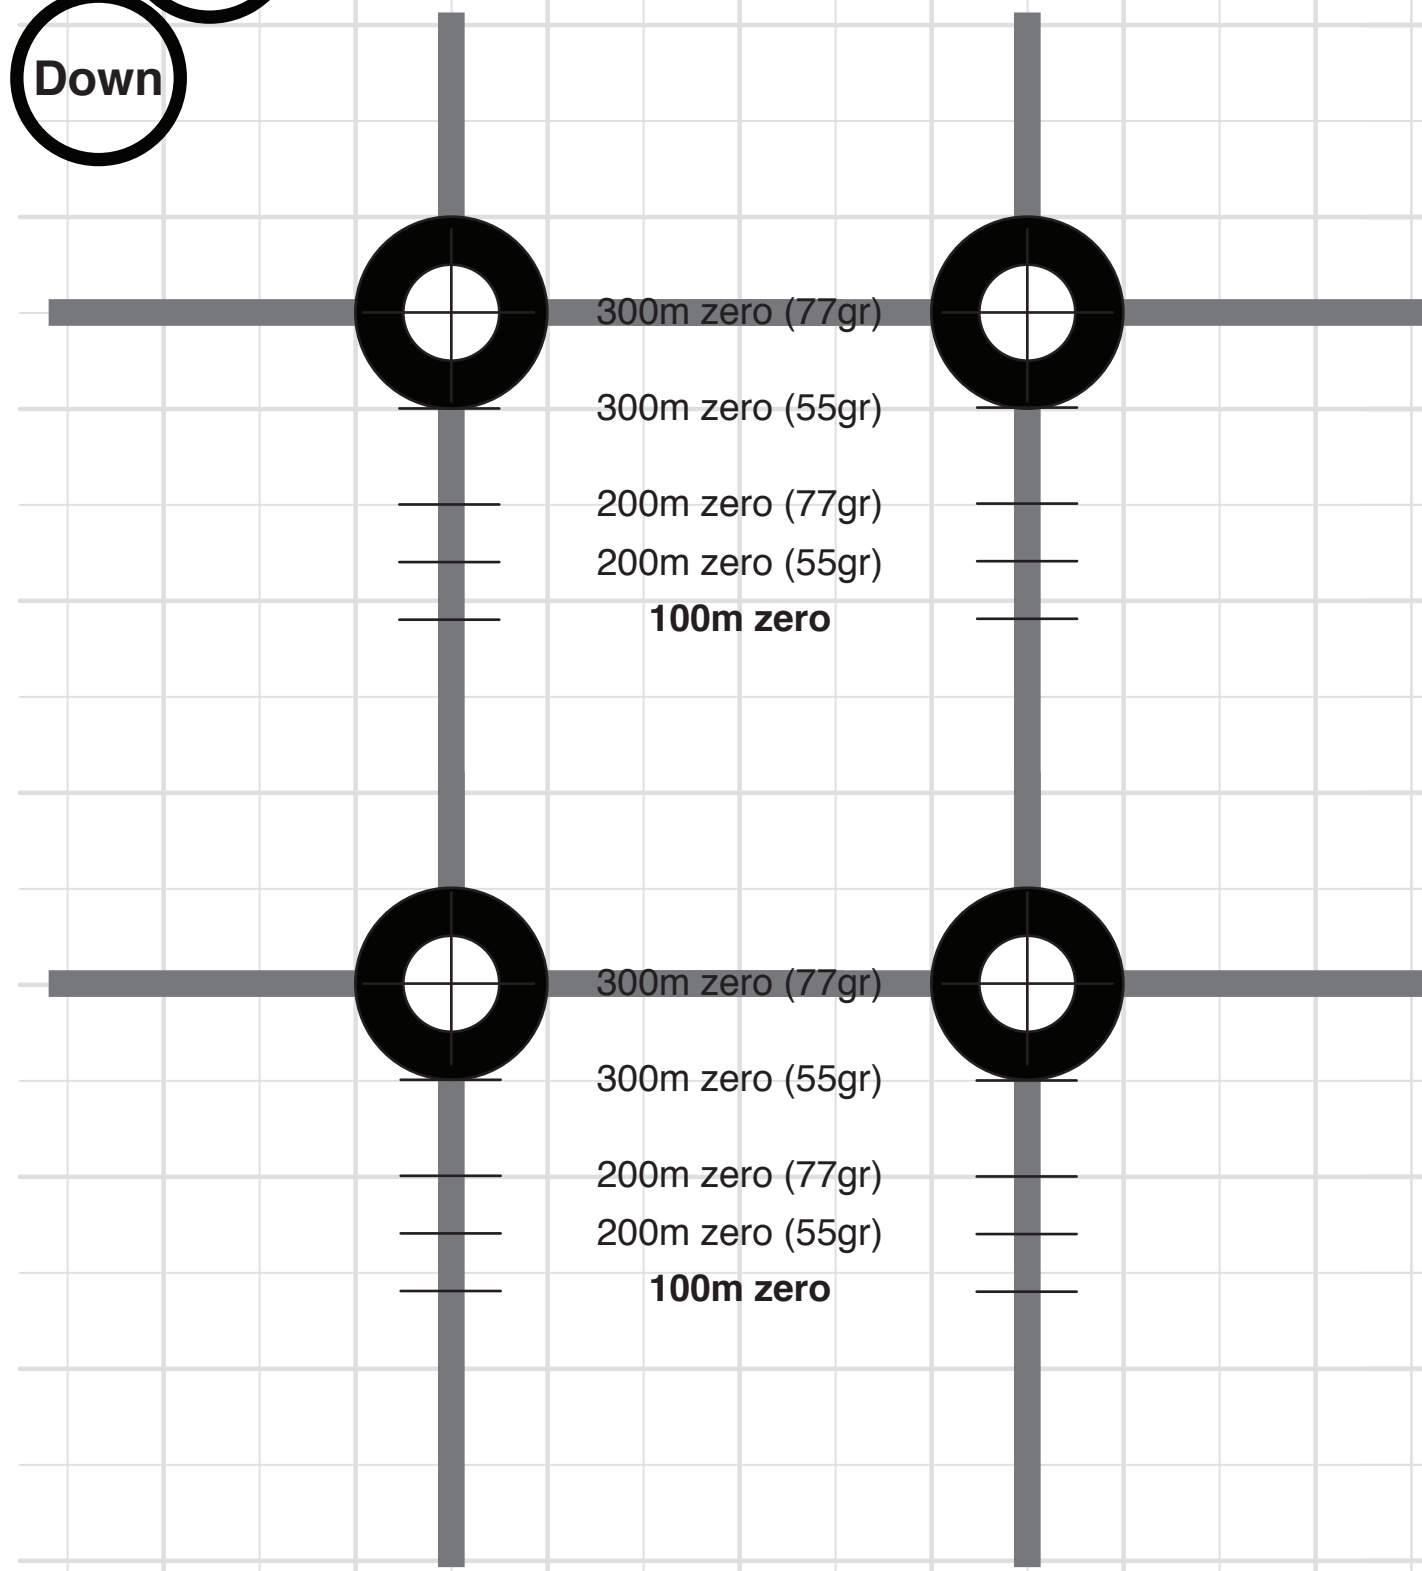

## 25M Target

## 100M Target

Left  
Down

## 50M Target

Up  
Right

Up  
Left

### NOTES:

- This target is designed for you to use at 25, 50 and 100 meter ranges, to sight in for a 100, 200, or 300 meter zero. Aim at the bullseye, but adjust your optic to dial bullet impacts to the marked offset for your desired zero.
- The marked offsets are calibrated to match the Trijicon VCOG with M193 (55gr) and Mk262 (77gr), but should get you close with other weapon/optic/ammo combinations. Note the Trijicon VCOG is intended to be zeroed at 100 meters.
- Actual trajectories will vary based on your specific weapon, ammunition and environmental conditions. Please be sure to verify your zero at your actual desired range.
- For more info and details on how to use this target: [www.recoilweb.com/trijicontarget](http://www.recoilweb.com/trijicontarget)